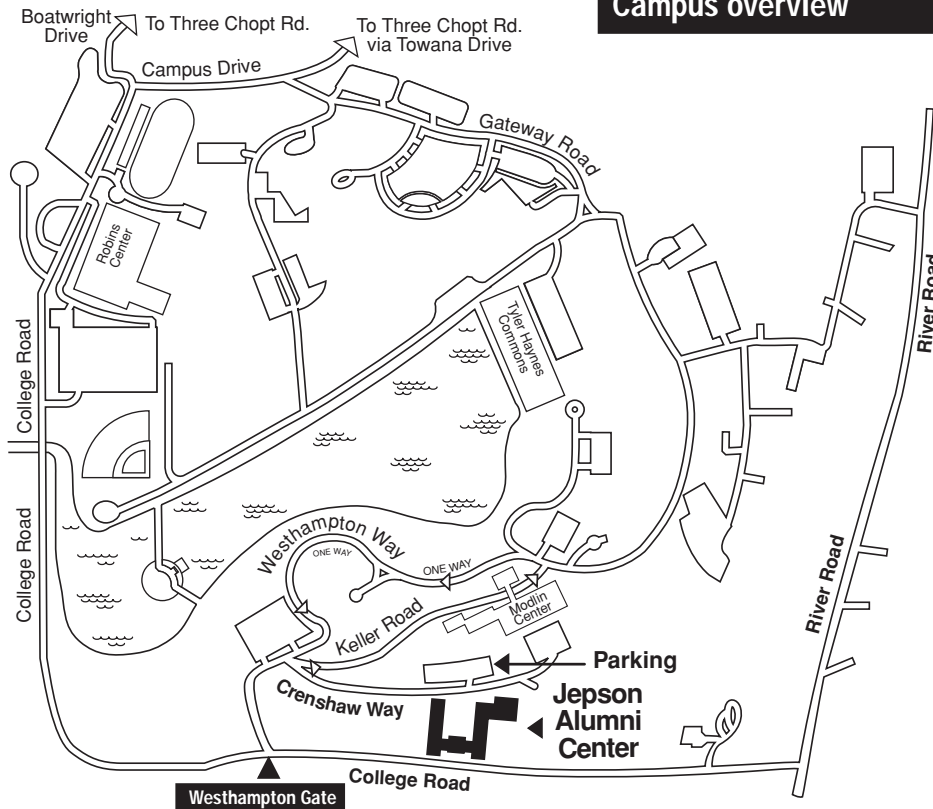

DIRECTIONS TO THE

JEPSON ALUMNI CENTER

University of Richmond Campus overview

For more information:

804-662-5000

From the west:

I-64

Take Exit 183/Glenside Drive south. Continue south on Glenside Drive to Three Chopt Road, turn left on Three Chopt.

US 250 (Broad Street Road)

Turn right on Glenside Drive, continue south to Three Chopt Road, turn left on Three Chopt.

US 60 (Midlothian Turnpike)

Turn left on State Route 147 (Huguenot Road), continue to River Road, turn left on River Road.

From the southwest:

US 360 (Hull Street Road)

Turn left on State Route 653 (Courthouse Road), continue on State Road 653, this will become State Route 147 (Huguenot Road), continue to River Road, turn left on River Road.

From the north:

I-95, US 1, US 301, (Do not take I-295)

Take exit 79 to I-64 west, continue west on I-64. Take Exit 183-A/Glenside Drive south. Continue south on Glenside Drive to Three Chopt Road, turn left on Three Chopt.

From the east:

From Downtown/The Fan

Take Grove Avenue to Three Chopt Road. Turn Right on Three Chopt.

I-64, US 60

West on I-64. Take Exit 183-A/Glenside Drive south. Continue south on Glenside Drive to Three Chopt road, turn left on Three Chopt.

From the south:

I-85 to I-95

Take Exit 67/State Route 150 (Chippenham Parkway), continue to State Route 147 (Huguenot Road), turn right on State Route 147. Continue to River Road, turn left on River Road.

US 1

West on I-64. Take Exit 183-A/Glenside Drive south. Continue south on Glenside Drive to Three Chopt Road, turn left on Three Chopt.

From Three Chopt Road:

Turn west onto Boatwright Drive. Follow Boatwright to College Road; bear right. Take College Road to Westhampton Gate. Turn left into Westhampton Gate and continue to Crenshaw Way; turn right. Take Crenshaw Way to Jepson Alumni Center.

From River Road:

Take River Road to College Road. Turn north onto College Road. Continue on College Road to Westhampton Gate. Turn right into Westhampton Gate and continue to Crenshaw Way; turn right. Take Crenshaw Way to Jepson Alumni Center.